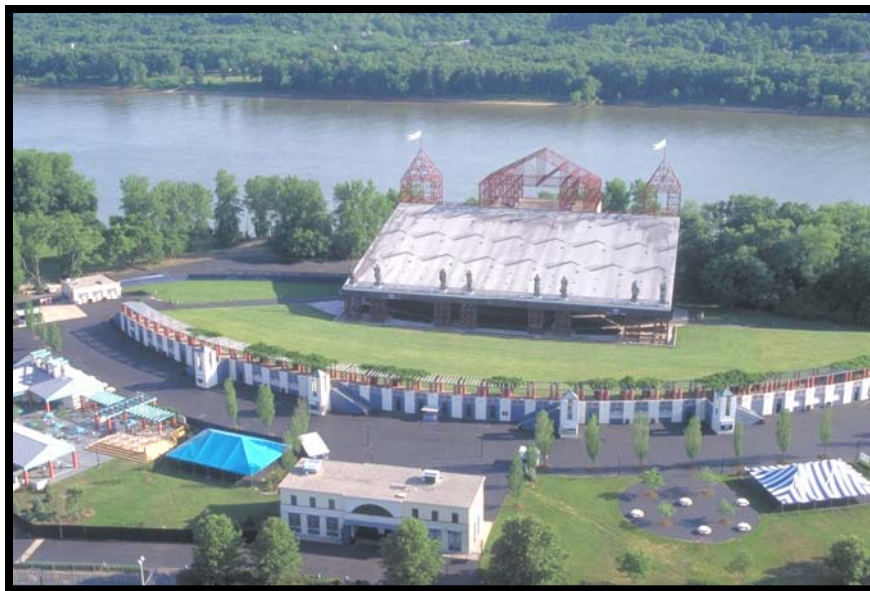

Gold Season Tickets

- Same Great Seats for **Every** Concert at Riverbend Music Center
- Personalized Nameplate identifying each of your Gold Season Seats
- VIP Parking
- Private VIP Entrance Gate
- Access to the RSViP Restaurant & Club (before, during, and after all concerts)
- Access to The Patio with Private Restrooms & Bar
- Opportunity to renew and retain your same great Gold Seat locations each year
- $3,800 per seat in the 100, 200, & 300 sections (Rows 6-14)
- $3,400 per seat in the 400, 500 & 600 sections (Rows 15-22)

Come See why Riverbend Music Center is the place to be this Summer!