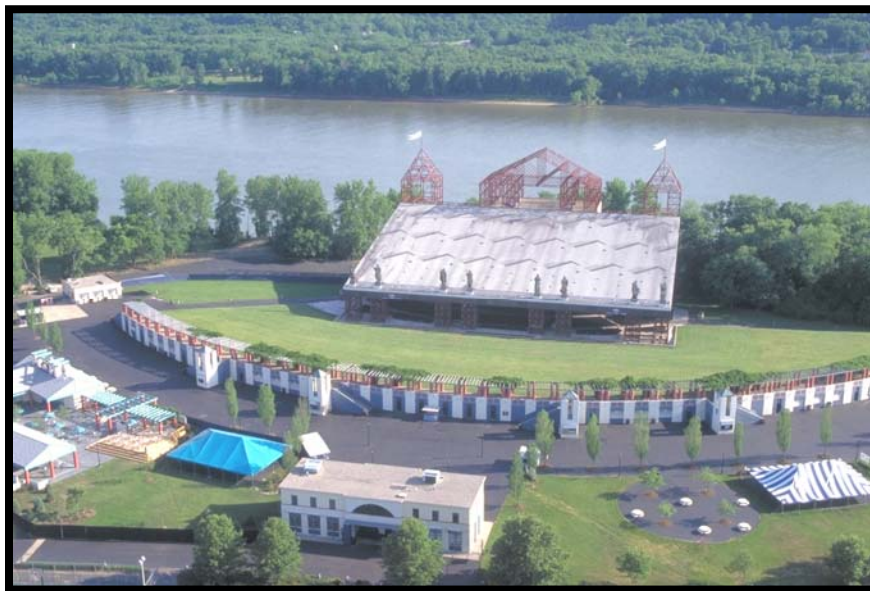

Indulge In The Experience

See All Your Favorite Stars Up Close!!!

2010 Gold Season Tickets

- Same Great Seats for **Every** Concert at Riverbend Music Center
- Personalized Nameplate identifying each of your Gold Season Seats
- VIP Parking
- Private VIP Entrance Gate
- Access to the RSViP Restaurant & Club (before, during, and after all concerts)
- Access to The Patio with Private Restrooms & Bar
- Opportunity to renew and retain your same great Gold Seat locations each year

Seat Location	Early 2010 Pricing	After March 1, 2010
100, 200, & 300 sections (Rows 6-14)	\$3,800 per seat	\$3,900 per seat
400, 500 & 600 sections (Rows 15-22)	\$3,400 per seat	\$3,500 per seat

Come See why Riverbend Music Center is the place to be this Summer!